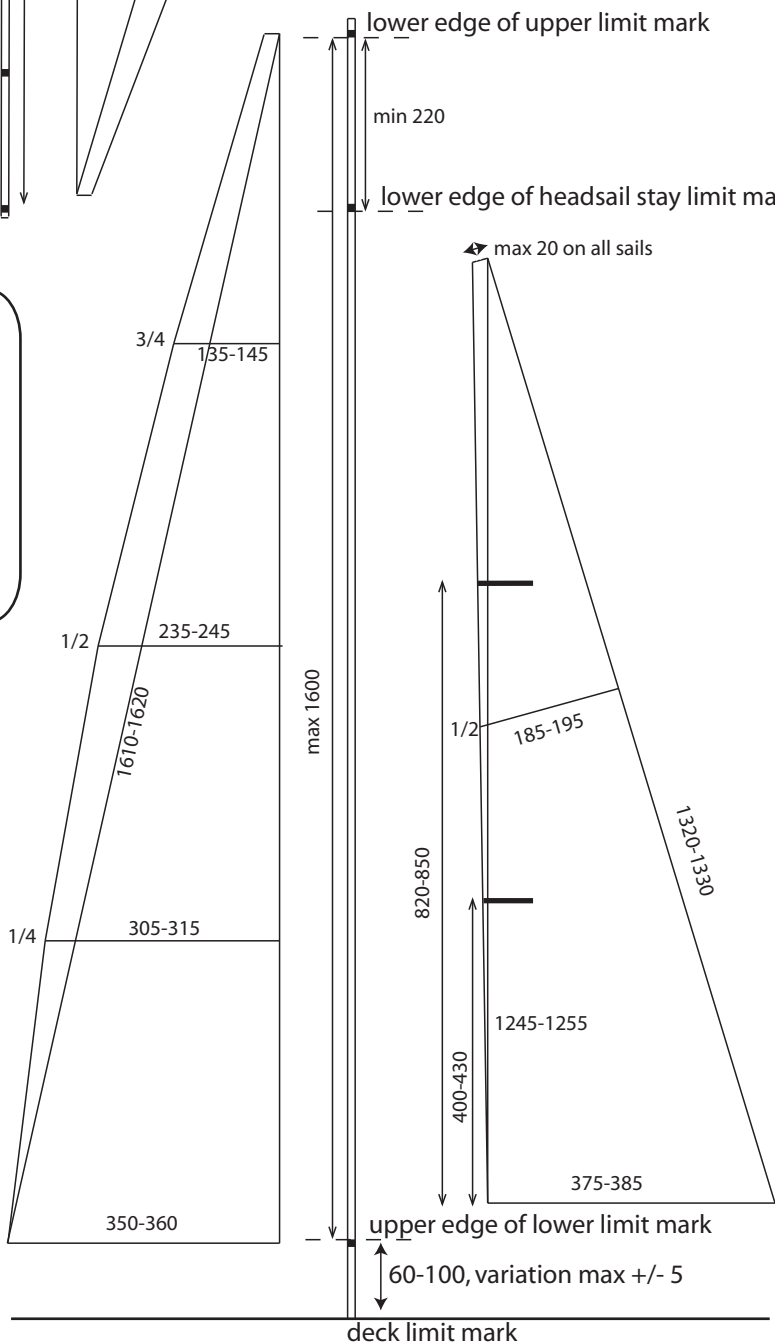

IOM Sail Measurements
 by Anders Wallin
 Version: 2003Mar08

Note: This is NOT the official rule,
 use at your own risk!

send suggestions/additions to
anders.wallin@helsinki.fi

deck limit mark